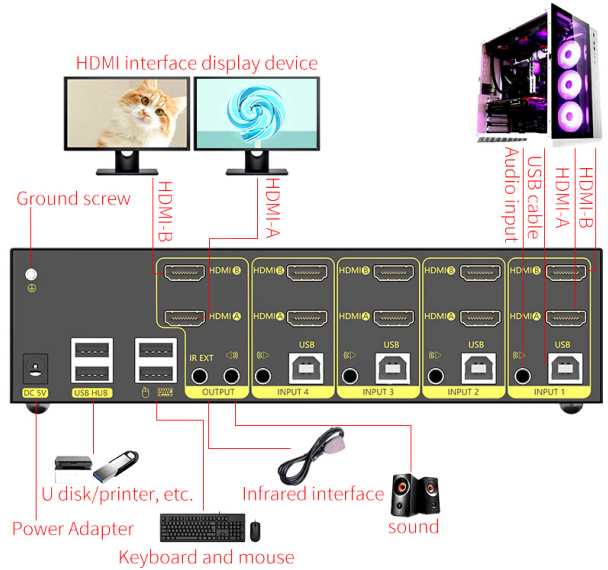

Features

- Desktop HDMI KVM switch- 4 in 2 out, can realize the simultaneous display of the main screen and the secondary screen of the computer host.
- Works with up to 4 computers at once
- 4K60 UHD Resolution - Supports resolutions up to 3840×2160 @60Hz (4:4:4) resolution,
- Key switch - Manually press the panel. The button above can switch to the corresponding input (computer) host. Auto switching, Remote control.
- Work Freely Without Compromising Security - Display and control classified and non-classified inputs without compromising security.
- Display - Provides flexible presentation options with 4K HD quality.
- Smooth Switching Between Computers (Virtual Display Technology), Smart auto EDID management.
- Versatile and Flexible - Configurable as a HDMI switch (default) & switch for sharing to a display with Audio Extractor
- Multi-system compatibility - Compatible with windows series, Mac, Linux and other system No need to install drivers plug and play.
- Smart KVM status could be memorized after power down, automatically restoring previous status after next power on.
- HDMI Audio Formats: DTS-HD/Dolby-true HD/LPCM7.1/DTS/Dolby-AC3/DSD
- Color Depth: 8-bit, 10-bit, 12-bit, Color Space: RGB, YCbCr 4:4:4
- Dual Display - Provides flexible presentation options with duplicate or extended view modes.