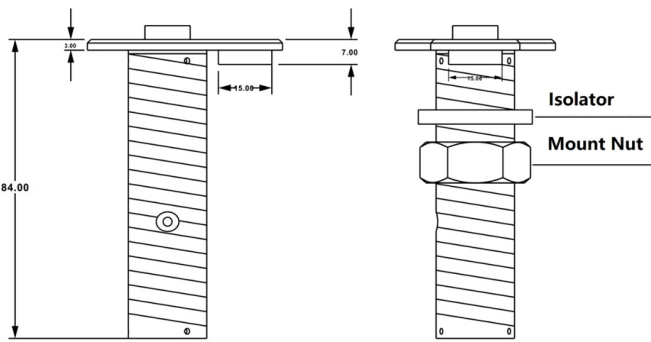

Flush mount gooseneck microphone

SVBLG1

Full Digital Networked DSP Conference System

SVBLG1SVBLG1 is a flush mount gooseneck microphone base. The microphone can be removed from the base when it's not in use. The overall base is small and exquisite, with a touch button to switch the microphone on and off.

Ratio : 1 : 1
Unit : mm

Features

- Built-in microphone socket, suitable for a full range of 6-pin gooseneck microphones;
- For inconspicuous installation on the desktop, the overall workmanship is small;
- Optional capacitive sensing touch switch button, you can easily set the microphone to turn off or turn on the pickup, and it can be used for logic control of remote equipment through the built-in switch;
- The touch button has its own LED status light ring, operates with a phantom power supply, and provides white/red display;
- Operate with 24-48V phantom power supply
- Output with 3-pin XLR male connector or 3.5 Phoenix connector;
- After inserting the microphone in place, the microphone comes with a nut to lock it, and the microphone can only be removed after the user releases it manually
- Built-in RF filter

Specifications

Mic capsule	Electrostatic capacitive type
Directivity Pattern	Cardioid
Frequency response	20-20,000 Hz
Turn-on sensitivity	40 dB (10 mV) at 1V at 1 Pa Impedance 200 ohm
High maximum	SPL 142 dB SPL, 1 kHz at < 3% T.H.D.
Dynamic range	(typical) 125 dB, 1 kHz at highest sound pressure level
S / N	75 dB, 1 kHz at 1 Pa
Phantom power	DC 11-52V, power consumption 5.7 mA typical
Switch Touch control	On / Mute
Overall	length 84.8 mm, diameter 38.0 mm, maximum width 48.0 mm
Output terminal	Built-in 6-pin XLR
Standard configuration	1 pair of shock-proof isolator
Safety	CE, c-UL, UL