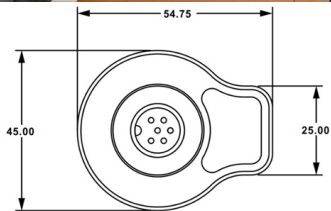

Flush mount gooseneck microphone

SVBLG1

Full Digital Networked DSP Conference System

SVBLG1SVBLG1 is a flush mount gooseneck microphone base. The microphone can be removed from the base when it's not in use. The overall base is small and exquisite, with a touch button to switch the microphone on and off.

Ratio : 1 : 1
Unit : mm

Features

- Built-in microphone socket, suitable for a full range of 6-pin gooseneck microphones;
- For inconspicuous installation on the desktop, the overall workmanship is small;
- Optional capacitive sensing touch switch button, you can easily set the microphone to turn off or turn on the pickup, and it can be used for logic control of remote equipment through the built-in switch;
- The touch button has its own LED status light ring, operates with a phantom power supply, and provides white/red display;
- Operate with 24-48V phantom power supply
- Output with 3-pin XLR male connector or 3.5 Phoenix connector;
- After inserting the microphone in place, the microphone comes with a nut to lock it, and the microphone can only be removed after the user releases it manually
- Built-in RF filter

Specifications

Mic capsule	Electrostatic capacitive type
Directivity Pattern	Cardioid
Frequency response	20-20,000 Hz
Turn-on sensitivity	40 dB (10 mV) at 1V at 1 Pa Impedance 200 ohm
High maximum	SPL 142 dB SPL, 1 kHz at < 3% T.H.D.
Dynamic range	(typical) 125 dB, 1 kHz at highest sound pressure level
S / N	75 dB, 1 kHz at 1 Pa
Phantom power	DC 11-52V, power consumption 5.7 mA typical
Switch Touch control	On / Mute
Overall	length 84.8 mm, diameter 38.0 mm, maximum width 48.0 mm
Output terminal	Built-in 6-pin XLR
Standard configuration	1 pair of shock-proof isolator
Safety	CE, c-UL, UL