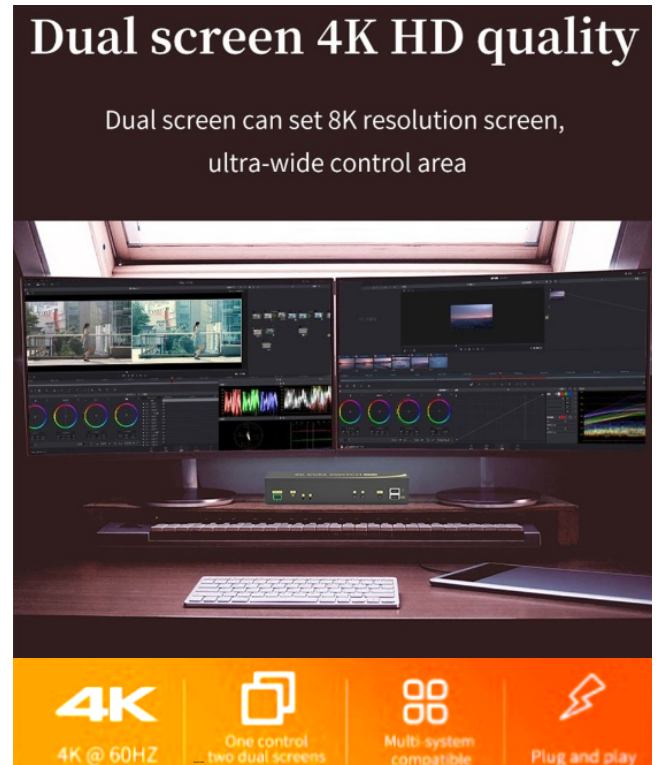

HDMI 2.0 KVM Switch 2 in 2 out SVKVM 211 4K

4K/60 UHD (4:4:4) | HDCP 2.2 Compatible

There are a lot of computer users out there who have multiple computers that they regularly use. This can include a desktop and laptop or even Windows and Mac computers. Thankfully, even with two different computers, you can use the same set of peripherals by easily switching between them. To make the same possible, you will need to use one of the best KVM switches Solvision - SVKVM 211 4K

Features

- Desktop HDMI KVM switch- 2 in 2 out, can realize the simultaneous display of the main screen and the secondary screen of the computer host.
- Works with up to 2 computers at once
- 4K60 UHD Resolution - Supports resolutions up to 3840x2160 @60Hz (4:4:4) resolution,
- Key switch - Manually press the panel. The button above can switch to the corresponding input (computer) host. Auto switching, Remote control.
- Work Freely Without Compromising Security - Display and control classified and non-classified inputs without compromising security.
- Display - Provides flexible presentation options with 4K HD quality.
- Smooth Switching Between Computers (Virtual Display Technology), Smart auto EDID management.
- Versatile and Flexible - Configurable as a HDMI switch (default) & switch for sharing to a display with Audio Extractor
- Multi-system compatibility - Compatible with windows series, Mac, Linux and other system No need to install drivers plug and play.
- Smart KVM status could be memorized after power down, automatically restoring previous status after next power on.
- HDMI Audio Formats: DTS-HD/Dolby-true HD/LPCM7.1/DTS/Dolby-AC3/DSD
- Color Depth: 8-bit, 10-bit, 12-bit, Color Space: RGB, YCbCr 4:4:4
- Dual Display - Provides flexible presentation options with duplicate or extended view modes.