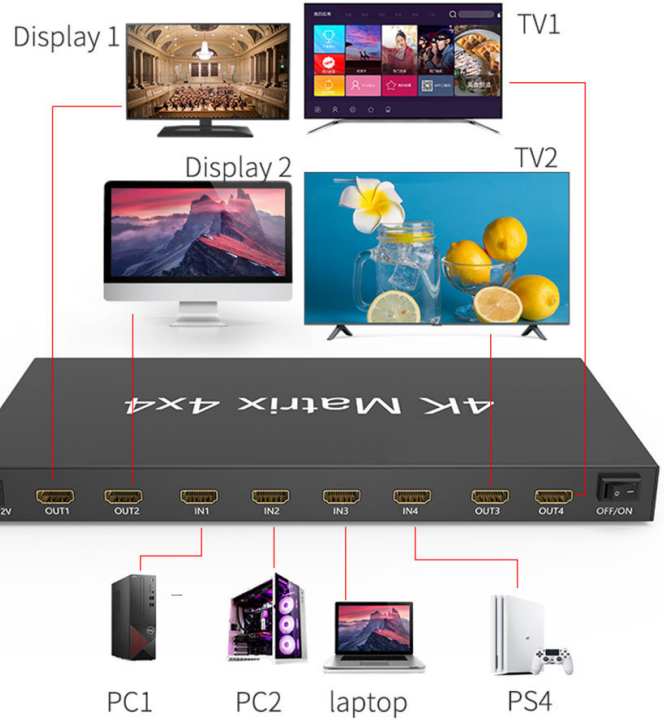

4K Presentation / Matrix & Scaler Switch, 4X4

SVHP 414 4K

4K/60 UHD (4:4:4) | HDCP 2.2 Compatible

The Solvision SVHP 414 4K is a 4x4 HDMI matrix switch routes 4 Ultra HD sources to 4 4K Ultra HD displays with HDMI inputs. Each source can be routed to any display using the front-panel buttons or the IR Remote Control. The matrix can also be controlled via RS-232. With smart EDID management, make it compatible with most HDMI source and sink devices.

Four outputs with different displays

Features

- Desktop HDMI Presentation Switcher/Scaler Matrix Switch- 4 in 4 out, can realize 4 HD signals can be switched at will distribute multiple devices to connect to display play multiple modes.
- 4K60 UHD Resolution - Supports resolutions up to 3840x2160 @60Hz (4:4:4) resolution, RS232 switching. Remote control.
- Key switch – Manually press the matrix panel. The button above can switch to the corresponding input (computer) host.
- Work Freely Without Compromising Security - Display and control classified and non-classified inputs without compromising security.
- Four Display - Provides flexible presentation options with 4K HD quality.
- Smooth Switching Between Computers (Virtual Display Technology), Smart auto EDID management.
- Versatile and Flexible - Configurable as a HDMI switch (default) & Matrix for sharing to a display with Audio Extractor
- Multi-system compatibility – Compatible with windows series, Mac, Linux and other system No need to install drivers plug and play.
- Smart Matrix status could be memorized after power down, automatically restoring previous matrix status after next power on.
- Color Depth: 8-bit, 10-bit, 12-bit, Color Space: RGB, YCbCr 4:4:4
- 4 configurable user preset connections.